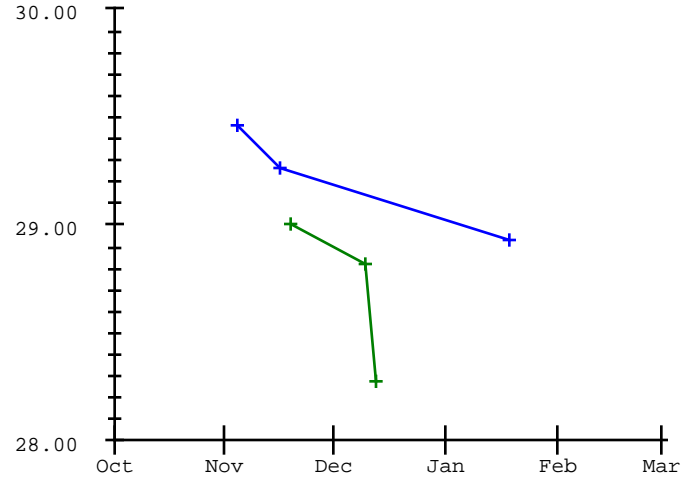

Chloe Whitehead

Meet	Date	200 Free	200 I.M.	50 Free	100 Fly	100 Free	500 Free	100 Back	100 Breast
2021-2022 Best Times									
2022-2023 Best Times									
2023-2024 Best Times			2:26.83	28.93	1:10.86	1:05.31			1:11.26
JM-SA-RH-VA@JD	11-15-2024		2:33.19						1:15.43
East, Judge at Cyprus	11-19-2024			29.01	1:10.84	1:10.44			
East & Judge w/ Bright	11-21-2024					1:02.15			1:17.01
East & Judge w/ Alta 2	12-10-2024			28.82		1:03.93			
Holiday Classic	12-13-2024		2:37.15	28.28					1:17.82

2021-2022 2022-2023 2023-2024 2024-2025

200 I.M.

50 Free

100 Fly

100 Free

100 Breast