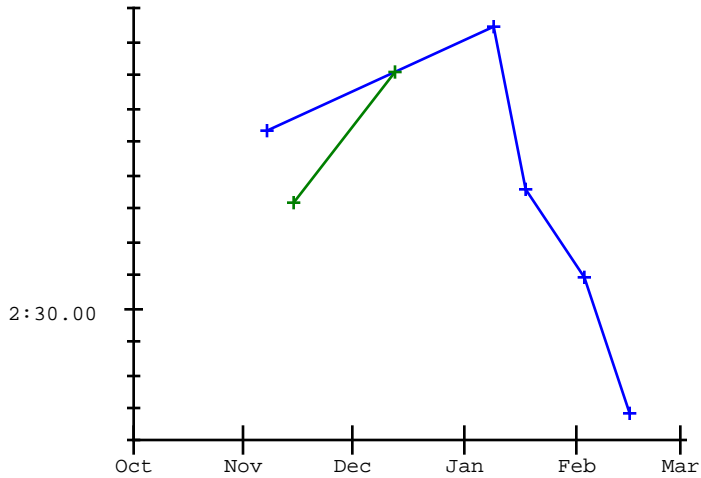

Chloe Whitehead

Meet	Date	200 Free	200 I.M.	50 Free	100 Fly	100 Free	500 Free	100 Back	100 Breast
2021-2022 Best Times									
2022-2023 Best Times									
2023-2024 Best Times			2:26.83	28.93	1:10.86	1:05.31			1:11.26
JM-SA-RH-VA@JD	11-15-2024		2:33.19						1:15.43
East, Judge at Cyprus	11-19-2024			29.01	1:10.84	1:10.44			
East & Judge w/ Bright	11-21-2024					1:02.15			1:17.01
East & Judge w/ Alta 2	12-10-2024			28.82		1:03.93			
Holiday Classic	12-13-2024		2:37.15	28.28					1:17.82

2021-2022 2022-2023 2023-2024 2024-2025

200 I.M.

50 Free

100 Fly

100 Free

100 Breast