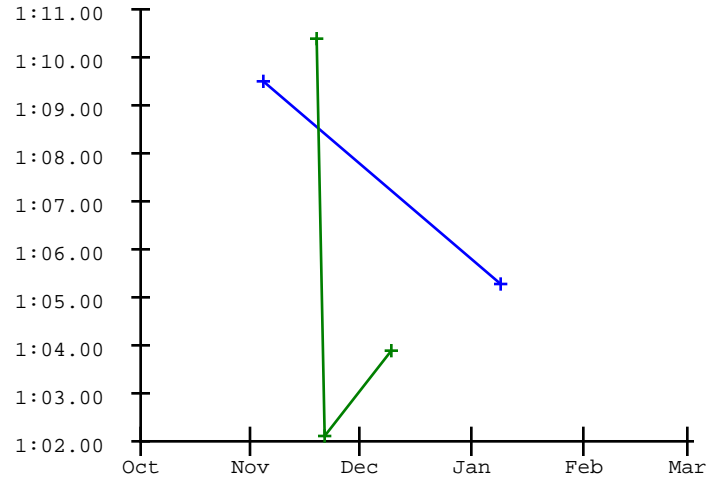

Chloe Whitehead

Meet	Date	200 Free	200 I.M.	50 Free	100 Fly	100 Free	500 Free	100 Back	100 Breast
2021-2022 Best Times									
2022-2023 Best Times									
2023-2024 Best Times			2:26.83	28.93	1:10.86	1:05.31			1:11.26
JM-SA-RH-VA@JD	11-15-2024		2:33.19						1:15.43
East, Judge at Cyprus	11-19-2024			29.01	1:10.84	1:10.44			
East & Judge w/ Bright	11-21-2024					1:02.15			1:17.01
East & Judge w/ Alta 2	12-10-2024			28.82		1:03.93			
Holiday Classic	12-13-2024		2:37.15	28.28					1:17.82

2021-2022 2022-2023 2023-2024 2024-2025

200 I.M.

50 Free

100 Fly

100 Free

100 Breast