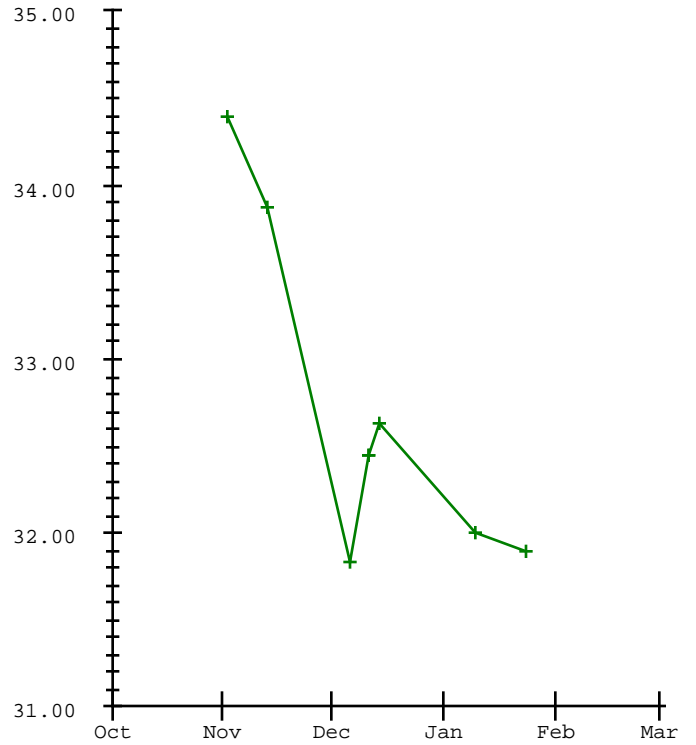

Maddy Eatchel

Meet	Date	200 Free	200 I.M.	50 Free	100 Fly	100 Free	500 Free	100 Back	100 Breast
Judge at West	11-02-2018			34.39				1:30.68	
PS RH GV@Emery	11-13-2018			33.87		1:17.72			
East_Judge_RH_at_Highl	12-06-2018			31.84				1:32.32	
East vs RH	12-11-2018			32.45		1:15.79			
East RH SKY	12-11-2018			32.45		1:15.79			
Judge Holiday Invitati	12-14-2018			32.63		1:12.54			
Rowland Hall @ Millard	01-10-2019			32.00				1:35.13	
Region 13 Championship	01-24-2019		3:21.27	31.89					

2015-2016 2016-2017 2017-2018 2018-2019

200 I.M.

50 Free

100 Free

100 Back