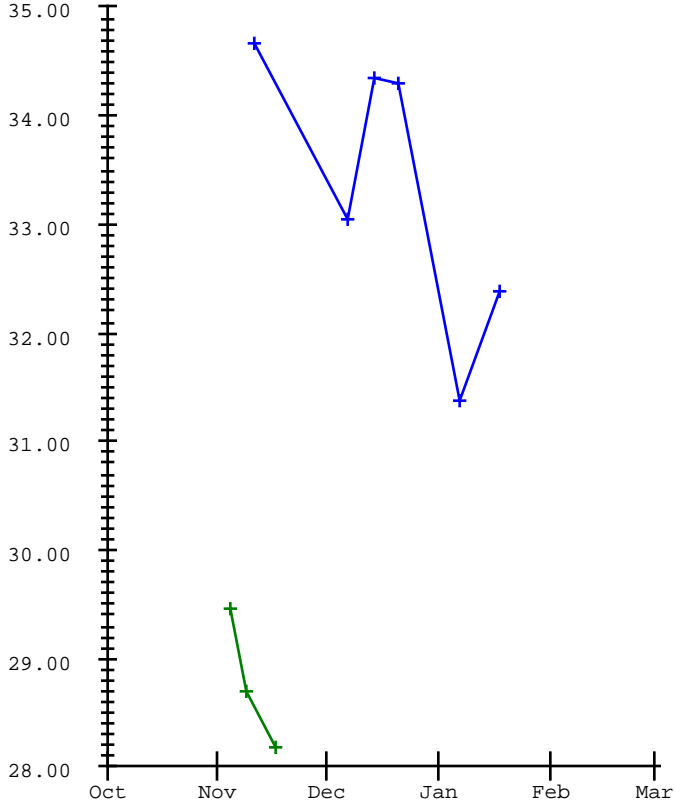

# Gregory Carver

Meet	Date	200 Free	200 I.M.	50 Free	100 Fly	100 Free	500 Free	100 Back	100 Breast
2016-2017 Best Times				31.38		1:10.74		1:27.72	1:34.29
1718 Box Elder Invite	11-04-2017			29.46		1:06.18			
Riverton @ AHS 11.9.17	11-09-2017			28.70		1:04.91			
PG vs RVHS	11-17-2017			28.19		1:04.41			

2014-2015 2015-2016 2016-2017 2017-2018

50 Free

100 Free

100 Back

100 Breast