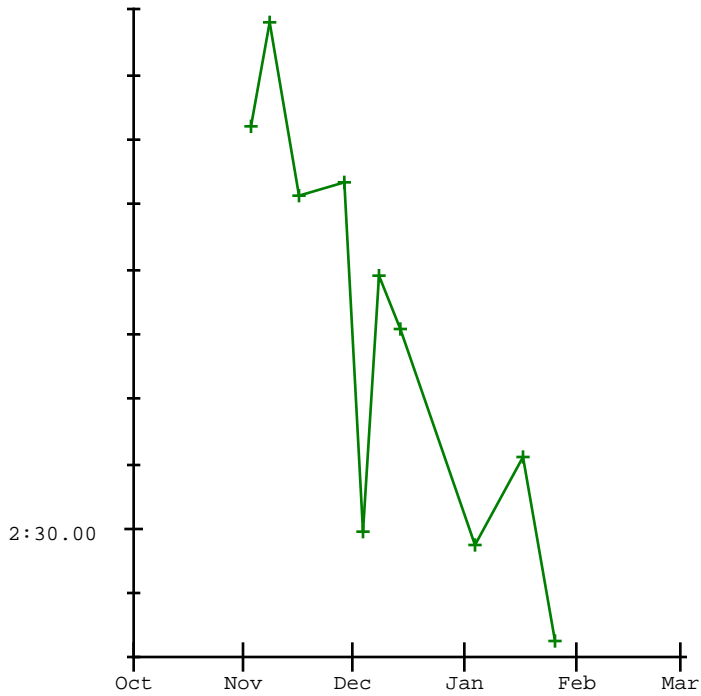

# Emma Lay

Meet	Date	200 Free	200 I.M.	50 Free	100 Fly	100 Free	500 Free	100 Back	100 Breast
Wasatch Kickoff Invite	11-03-2018		2:36.19						1:22.77
Wasatch v. Maple Mount	11-08-2018		2:37.83						1:26.30
Thanksgiving Invitatio	11-16-2018		2:35.14	29.07					1:24.06
Skyridge vs Wasatch	11-29-2018		2:35.33				6:21.38		
Wasatch v. Park City 1	12-04-2018		2:29.97						1:20.36
Wasatch @ Timpanogos	12-06-2018			28.23			6:13.70		
Wasatch @ Kearns	12-08-2018		2:33.90						1:21.48
Wasatch Winter Invite	12-14-2018		2:33.09						1:19.24
2019 ThunderCat Invite	01-04-2019		2:29.74	28.50					1:19.43
Wasatch vs Telos vs Sp	01-17-2019		2:31.12						1:21.52
Region 8 Championships	01-26-2019		2:28.25						1:17.32

2015-2016 2016-2017 2017-2018 2018-2019

200 I.M.

50 Free

500 Free

100 Breast