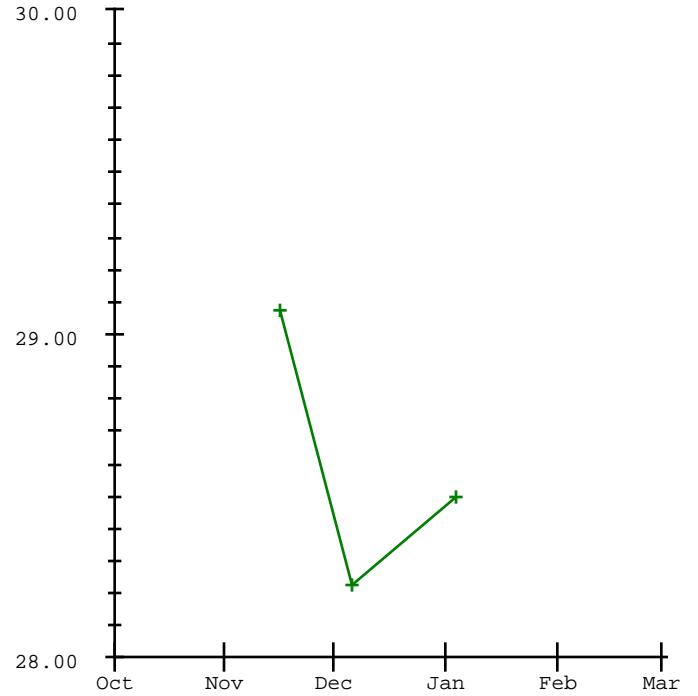

# Emma Lay

Meet	Date	200 Free	200 I.M.	50 Free	100 Fly	100 Free	500 Free	100 Back	100 Breast
Wasatch Kickoff Invite	11-03-2018		2:36.19						1:22.77
Wasatch v. Maple Mount	11-08-2018		2:37.83						1:26.30
Thanksgiving Invitatio	11-16-2018		2:35.14	29.07					1:24.06
Skyridge vs Wasatch	11-29-2018		2:35.33				6:21.38		
Wasatch v. Park City 1	12-04-2018		2:29.97						1:20.36
Wasatch @ Timpanogos	12-06-2018			28.23			6:13.70		
Wasatch @ Kearns	12-08-2018		2:33.90						1:21.48
Wasatch Winter Invite	12-14-2018		2:33.09						1:19.24
2019 ThunderCat Invite	01-04-2019		2:29.74	28.50					1:19.43
Wasatch vs Telos vs Sp	01-17-2019		2:31.12						1:21.52
Region 8 Championships	01-26-2019		2:28.25						1:17.32

2015-2016 2016-2017 2017-2018 2018-2019

200 I.M.

50 Free

500 Free

100 Breast