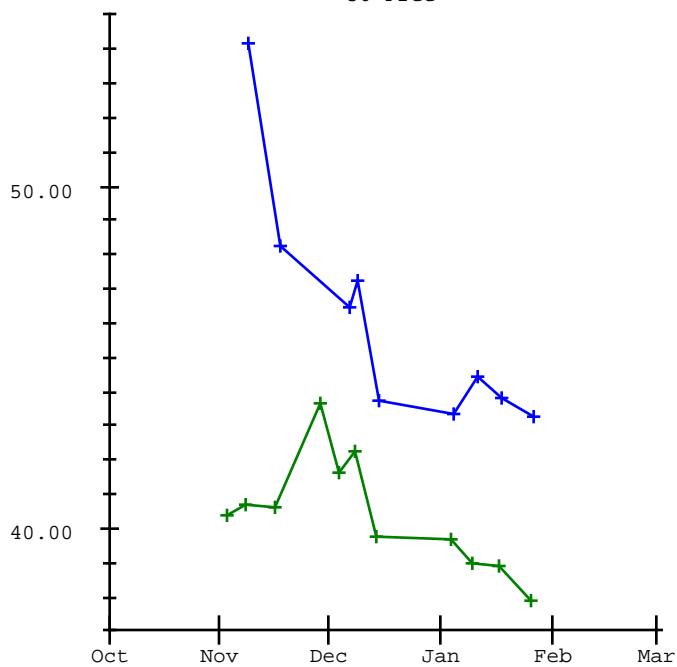

Lindsey Rowley

Meet	Date	200 Free	200 I.M.	50 Free	100 Fly	100 Free	500 Free	100 Back	100 Breast
2017-2018 Best Times				43.27		1:38.76		1:48.78	2:03.50
Wasatch Kickoff Invite	11-03-2018			40.39		1:34.24			
Wasatch v. Maple Mount	11-08-2018			40.68				1:42.62	
Thanksgiving Invitatio	11-16-2018			40.64				1:40.20	
Skyridge vs Wasatch	11-29-2018			43.70		1:38.10			
Wasatch v. Park City 1	12-04-2018			41.67		1:34.47			
Wasatch @ Timpanogos	12-06-2018							1:21.10	
Wasatch @ Kearns	12-08-2018			42.25		1:33.05			
Wasatch Winter Invite	12-14-2018			39.73		1:29.19			
2019 ThunderCat Invite	01-04-2019			39.70		1:29.68			
Wasatch v. Provo, Uint	01-10-2019			38.97		1:30.09			
Wasatch vs Telos vs Sp	01-17-2019			38.93		1:28.30			
Region 8 Championships	01-26-2019			37.87		1:25.92			

2015-2016 2016-2017 2017-2018 2018-2019

50 Free

100 Free

100 Back

100 Breast