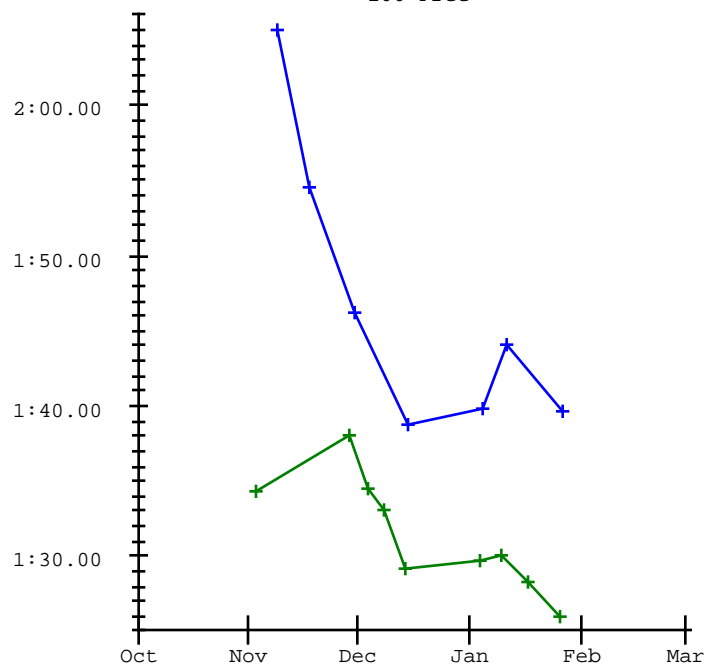

Lindsey Rowley

Meet	Date	200 Free	200 I.M.	50 Free	100 Fly	100 Free	500 Free	100 Back	100 Breast
2017-2018 Best Times				43.27		1:38.76		1:48.78	2:03.50
Wasatch Kickoff Invite	11-03-2018			40.39		1:34.24			
Wasatch v. Maple Mount	11-08-2018			40.68				1:42.62	
Thanksgiving Invitatio	11-16-2018			40.64				1:40.20	
Skyridge vs Wasatch	11-29-2018			43.70		1:38.10			
Wasatch v. Park City 1	12-04-2018			41.67		1:34.47			
Wasatch @ Timpanogos	12-06-2018							1:21.10	
Wasatch @ Kearns	12-08-2018			42.25		1:33.05			
Wasatch Winter Invite	12-14-2018			39.73		1:29.19			
2019 ThunderCat Invite	01-04-2019			39.70		1:29.68			
Wasatch v. Provo, Uint	01-10-2019			38.97		1:30.09			
Wasatch vs Telos vs Sp	01-17-2019			38.93		1:28.30			
Region 8 Championships	01-26-2019			37.87		1:25.92			

2015-2016 2016-2017 2017-2018 2018-2019

50 Free

100 Free

100 Back

100 Breast