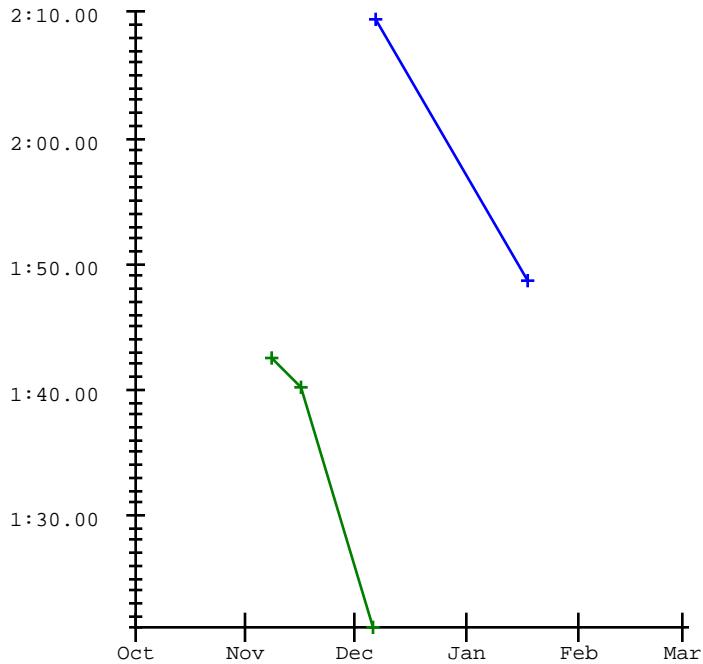

Lindsey Rowley

Meet	Date	200 Free	200 I.M.	50 Free	100 Fly	100 Free	500 Free	100 Back	100 Breast
2017-2018 Best Times				43.27		1:38.76		1:48.78	2:03.50
Wasatch Kickoff Invite	11-03-2018			40.39		1:34.24			
Wasatch v. Maple Mount	11-08-2018			40.68				1:42.62	
Thanksgiving Invitatio	11-16-2018			40.64				1:40.20	
Skyridge vs Wasatch	11-29-2018			43.70		1:38.10			
Wasatch v. Park City 1	12-04-2018			41.67		1:34.47			
Wasatch @ Timpanogos	12-06-2018							1:21.10	
Wasatch @ Kearns	12-08-2018			42.25		1:33.05			
Wasatch Winter Invite	12-14-2018			39.73		1:29.19			
2019 ThunderCat Invite	01-04-2019			39.70		1:29.68			
Wasatch v. Provo, Uint	01-10-2019			38.97		1:30.09			
Wasatch vs Telos vs Sp	01-17-2019			38.93		1:28.30			
Region 8 Championships	01-26-2019			37.87		1:25.92			

2015-2016 2016-2017 2017-2018 2018-2019

50 Free

100 Free

100 Back

100 Breast