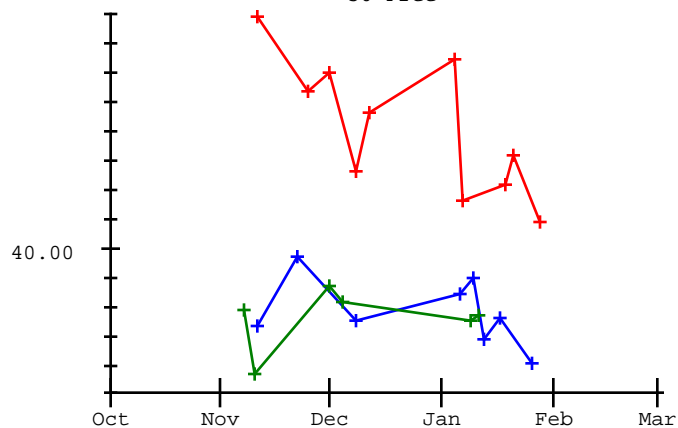

Chelsea Olsen

Meet	Date	200 Free	200 I.M.	50 Free	100 Fly	100 Free	500 Free	100 Back	100 Breast
2015-2016 Best Times		3:46.14		40.88		1:42.40		2:03.40	
2016-2017 Best Times		3:08.29		36.02		1:21.54			1:55.63
WA MILLARD @ EMERY	11-07-2017			37.90		1:23.92			2:00.11
Cedar Invitational	11-10-2017			35.69					
SSev,Grand,NSanp@Emery	11-14-2017	3:11.52							2:00.98
SSev Grand NSanp @ Eme	11-14-2017	3:11.52							2:00.98
Richfield@Emery	11-21-2017					1:28.85			1:58.60
Emery @ Uintah	12-01-2017	3:17.02		38.73					2:01.53
Emery and Gunnison @ C	12-05-2017			38.16					1:59.48
GRAND INVITATIONAL	12-08-2017	3:12.25				1:25.62			
NSHSGVHSUintah@Emery	12-20-2017					1:23.59		1:48.44	
CarbonNSPSSV@Emery	01-09-2018			37.50					1:58.30
NSumWAGun@Emery	01-11-2018	3:16.72		37.73					

2014-2015 2015-2016 2016-2017 2017-2018

200 Free

50 Free

100 Free

100 Back

100 Breast