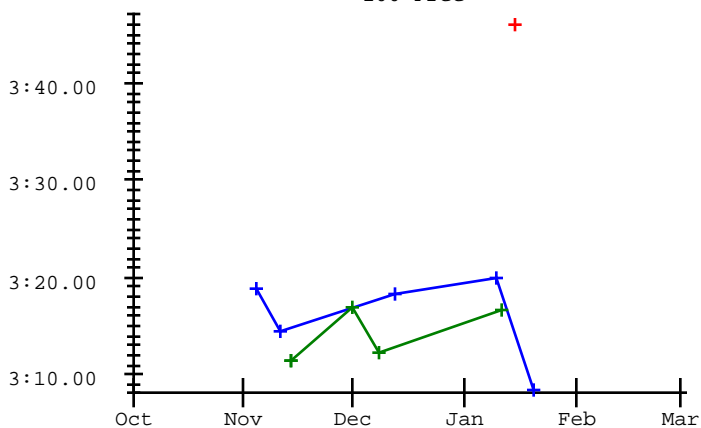

Chelsea Olsen

Meet	Date	200 Free	200 I.M.	50 Free	100 Fly	100 Free	500 Free	100 Back	100 Breast
2015-2016 Best Times		3:46.14		40.88		1:42.40		2:03.40	
2016-2017 Best Times		3:08.29		36.02		1:21.54			1:55.63
WA MILLARD @ EMERY	11-07-2017			37.90		1:23.92			2:00.11
Cedar Invitational	11-10-2017			35.69					
SSev,Grand,NSanp@Emery	11-14-2017	3:11.52							2:00.98
SSev Grand NSanp @ Eme	11-14-2017	3:11.52							2:00.98
Richfield@Emery	11-21-2017					1:28.85			1:58.60
Emery @ Uintah	12-01-2017	3:17.02		38.73					2:01.53
Emery and Gunnison @ C	12-05-2017			38.16					1:59.48
GRAND INVITATIONAL	12-08-2017	3:12.25				1:25.62			
NSHSGVHSUintah@Emery	12-20-2017					1:23.59		1:48.44	
CarbonNSPSSV@Emery	01-09-2018			37.50					1:58.30
NSumWAGun@Emery	01-11-2018	3:16.72		37.73					

2014-2015 2015-2016 2016-2017 2017-2018

200 Free

50 Free

100 Free

100 Back

100 Breast