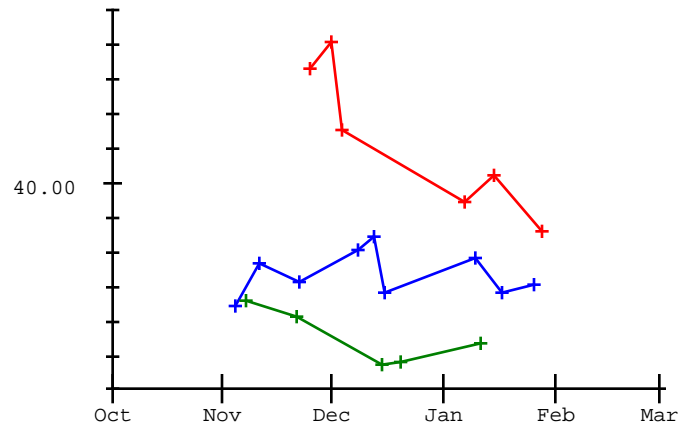

Harmony Willson

Meet	Date	200 Free	200 I.M.	50 Free	100 Fly	100 Free	500 Free	100 Back	100 Breast
2015-2016 Best Times		3:28.26		38.64		1:30.20	9:42.16	1:58.96	1:37.12
2016-2017 Best Times		3:20.59		36.46		1:24.19			1:32.38
WA MILLARD @ EMERY	11-07-2017			36.58					1:32.49
SSEv,Grand,NSanp@Emery	11-14-2017					1:22.44			1:31.62
SSEv Grand NSanp @ Eme	11-14-2017					1:22.44			1:31.62
Richfield@Emery	11-21-2017			36.15		1:22.31			1:31.69
Emery @ Uintah	12-01-2017	3:11.05				1:30.55			1:30.85
Emery and Gunnison @ C	12-05-2017					1:23.08			1:30.58
TOOELE INVITATIONAL 2	12-15-2017			34.74					1:29.11
NSHSGVHSUintah@Emery	12-20-2017			34.79					1:29.93
RH, Emery, Gunnison &	01-05-2018	3:10.58				1:25.52			
CarbonNSPSSV@Emery	01-09-2018					1:21.18			1:27.71
NSumWAGun@Emery	01-11-2018			35.35					1:27.57

2014-2015 2015-2016 2016-2017 2017-2018

200 Free

50 Free

100 Free

500 Free

100 Back

100 Breast