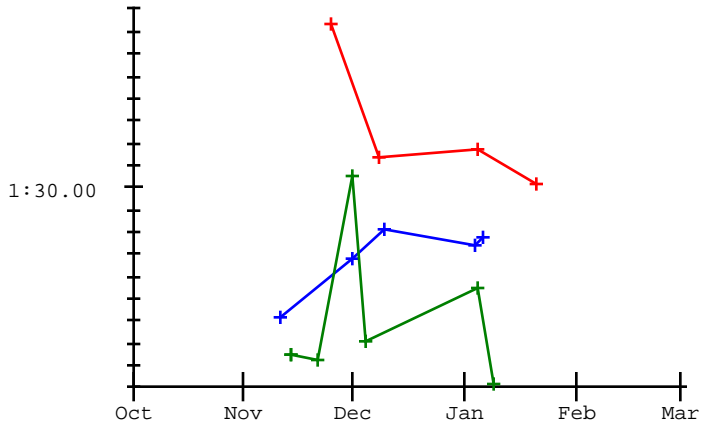

Harmony Willson

Meet	Date	200 Free	200 I.M.	50 Free	100 Fly	100 Free	500 Free	100 Back	100 Breast
2015-2016 Best Times		3:28.26		38.64		1:30.20	9:42.16	1:58.96	1:37.12
2016-2017 Best Times		3:20.59		36.46		1:24.19			1:32.38
WA MILLARD @ EMERY	11-07-2017			36.58					1:32.49
SSEv,Grand,NSanp@Emery	11-14-2017					1:22.44			1:31.62
SSEv Grand NSanp @ Eme	11-14-2017					1:22.44			1:31.62
Richfield@Emery	11-21-2017			36.15		1:22.31			1:31.69
Emery @ Uintah	12-01-2017	3:11.05				1:30.55			1:30.85
Emery and Gunnison @ C	12-05-2017					1:23.08			1:30.58
TOOELE INVITATIONAL 2	12-15-2017			34.74					1:29.11
NSHSGVHSUintah@Emery	12-20-2017			34.79					1:29.93
RH, Emery, Gunnison &	01-05-2018	3:10.58				1:25.52			
CarbonNSPSSV@Emery	01-09-2018					1:21.18			1:27.71
NSumWAGun@Emery	01-11-2018			35.35					1:27.57

2014-2015 2015-2016 2016-2017 2017-2018

200 Free

50 Free

100 Free

500 Free

100 Back

100 Breast