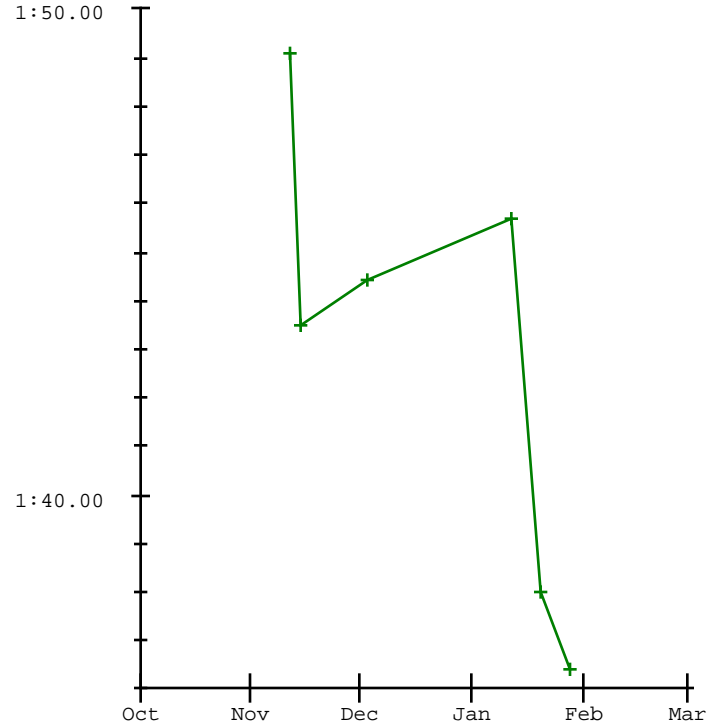

# Kaitlyn Woolley

Meet	Date	200 Free	200 I.M.	50 Free	100 Fly	100 Free	500 Free	100 Back	100 Breast
Mustang Invitational	11-12-2016			45.28		1:49.10			
Ridgeline @Ben Lomond	11-15-2016			45.15		1:43.49			
TGI 2016	11-18-2016			45.07					
2016 PCHS Swimvitation	12-03-2016			45.72		1:44.44			
1617 Ridgeline @ Box E	12-20-2016			45.85					
2017 All-Valley Invite	01-07-2017			45.39					2:07.28
MC vs. Fremont and Rid	01-12-2017			46.33		1:45.70			
Highland Invite	01-20-2017			44.13		1:37.98			
Region 11	01-28-2017			43.85		1:36.41			

2013-2014 2014-2015 2015-2016 2016-2017

50 Free

100 Free

100 Breast