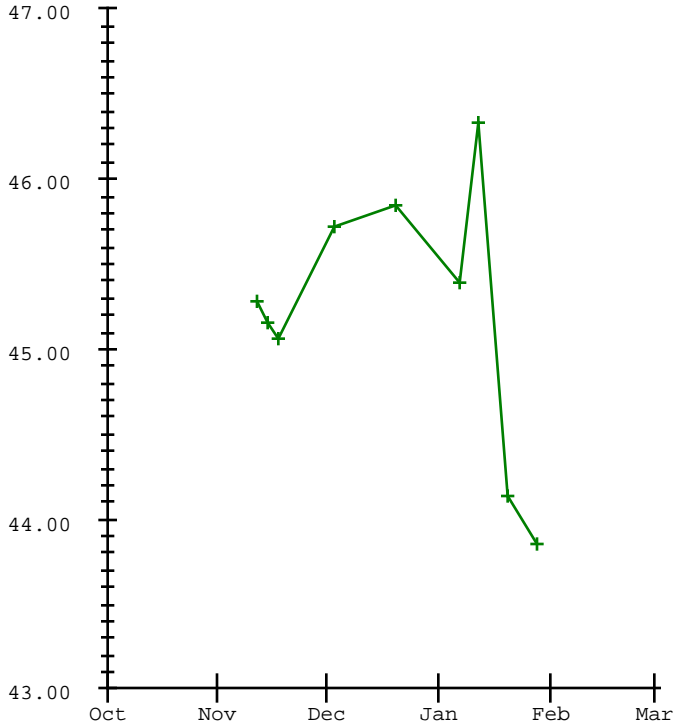

# Kaitlyn Woolley

Meet	Date	200 Free	200 I.M.	50 Free	100 Fly	100 Free	500 Free	100 Back	100 Breast
Mustang Invitational	11-12-2016			45.28		1:49.10			
Ridgeline @Ben Lomond	11-15-2016			45.15		1:43.49			
TGI 2016	11-18-2016			45.07					
2016 PCHS Swimvitation	12-03-2016			45.72		1:44.44			
1617 Ridgeline @ Box E	12-20-2016			45.85					
2017 All-Valley Invite	01-07-2017			45.39					2:07.28
MC vs. Fremont and Rid	01-12-2017			46.33		1:45.70			
Highland Invite	01-20-2017			44.13		1:37.98			
Region 11	01-28-2017			43.85		1:36.41			

2013-2014 2014-2015 2015-2016 2016-2017

50 Free

100 Free

100 Breast