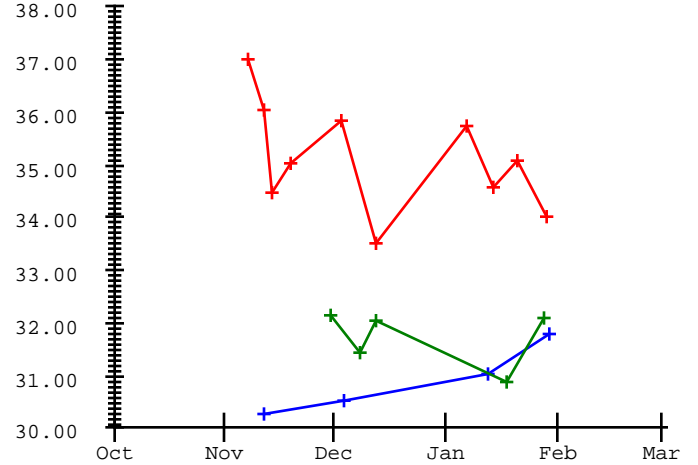

Alizah Folau

| Meet | Date | 200 Free | 200 I.M. | 50 Free | 100 Fly | 100 Free | 500 Free | 100 Back | 100 Breast |
|------------------------|------------|----------|----------|---------|---------|----------|----------|----------|------------|
| 2014-2015 Best Times | | | | 33.54 | | 1:21.74 | | 1:24.27 | |
| 2015-2016 Best Times | | | 2:15.66 | 30.28 | | 1:07.84 | | 1:20.21 | 1:30.69 |
| Viewmont vs WX Skyline | 11-11-2016 | | | | | 1:10.68 | | 1:20.66 | |
| Battle of the Sexes - | 11-30-2016 | | | 32.14 | | 1:11.64 | | | |
| Park City at Skyline | 12-08-2016 | | | 31.46 | | 1:11.30 | | | |
| Park City @ Brighton | 12-13-2016 | | | 32.05 | | 1:12.61 | | | |
| Park City @ Corner Can | 01-11-2017 | | 2:56.02 | | | 1:11.17 | | | |
| BE, SF, GHS @ PC - Jan | 01-18-2017 | | | 30.89 | | 1:08.95 | | | |
| Region 10 Championship | 01-28-2017 | | 2:49.67 | 32.08 | | | | | |

2013-2014 2014-2015 2015-2016 2016-2017

200 I.M.

50 Free

100 Free

100 Back

100 Breast