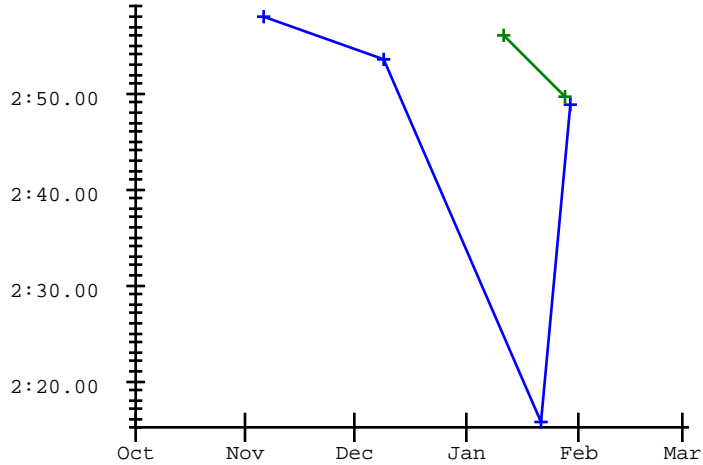

Alizah Folau

| Meet | Date | 200 Free | 200 I.M. | 50 Free | 100 Fly | 100 Free | 500 Free | 100 Back | 100 Breast |
|------------------------|------------|----------|----------|---------|---------|----------|----------|----------|------------|
| 2014-2015 Best Times | | | | 33.54 | | 1:21.74 | | 1:24.27 | |
| 2015-2016 Best Times | | | 2:15.66 | 30.28 | | 1:07.84 | | 1:20.21 | 1:30.69 |
| Viewmont vs WX Skyline | 11-11-2016 | | | | | 1:10.68 | | 1:20.66 | |
| Battle of the Sexes - | 11-30-2016 | | | 32.14 | | 1:11.64 | | | |
| Park City at Skyline | 12-08-2016 | | | 31.46 | | 1:11.30 | | | |
| Park City @ Brighton | 12-13-2016 | | | 32.05 | | 1:12.61 | | | |
| Park City @ Corner Can | 01-11-2017 | | 2:56.02 | | | 1:11.17 | | | |
| BE, SF, GHS @ PC - Jan | 01-18-2017 | | | 30.89 | | 1:08.95 | | | |
| Region 10 Championship | 01-28-2017 | | 2:49.67 | 32.08 | | | | | |

2013-2014 2014-2015 2015-2016 2016-2017

200 I.M.

50 Free

100 Free

100 Back

100 Breast