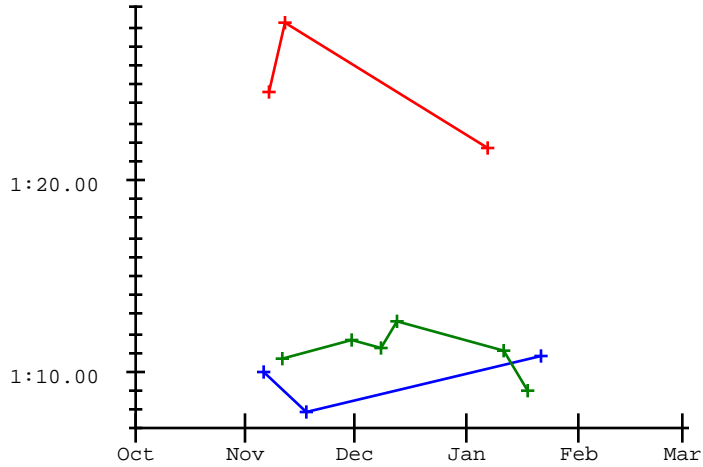

Alizah Folau

| Meet | Date | 200 Free | 200 I.M. | 50 Free | 100 Fly | 100 Free | 500 Free | 100 Back | 100 Breast |
|------------------------|------------|----------|----------|---------|---------|----------|----------|----------|------------|
| 2014-2015 Best Times | | | | 33.54 | | 1:21.74 | | 1:24.27 | |
| 2015-2016 Best Times | | | 2:15.66 | 30.28 | | 1:07.84 | | 1:20.21 | 1:30.69 |
| Viewmont vs WX Skyline | 11-11-2016 | | | | | 1:10.68 | | 1:20.66 | |
| Battle of the Sexes - | 11-30-2016 | | | 32.14 | | 1:11.64 | | | |
| Park City at Skyline | 12-08-2016 | | | 31.46 | | 1:11.30 | | | |
| Park City @ Brighton | 12-13-2016 | | | 32.05 | | 1:12.61 | | | |
| Park City @ Corner Can | 01-11-2017 | | 2:56.02 | | | 1:11.17 | | | |
| BE, SF, GHS @ PC - Jan | 01-18-2017 | | | 30.89 | | 1:08.95 | | | |
| Region 10 Championship | 01-28-2017 | | 2:49.67 | 32.08 | | | | | |

2013-2014 2014-2015 2015-2016 2016-2017

200 I.M.

50 Free

100 Free

100 Back

100 Breast