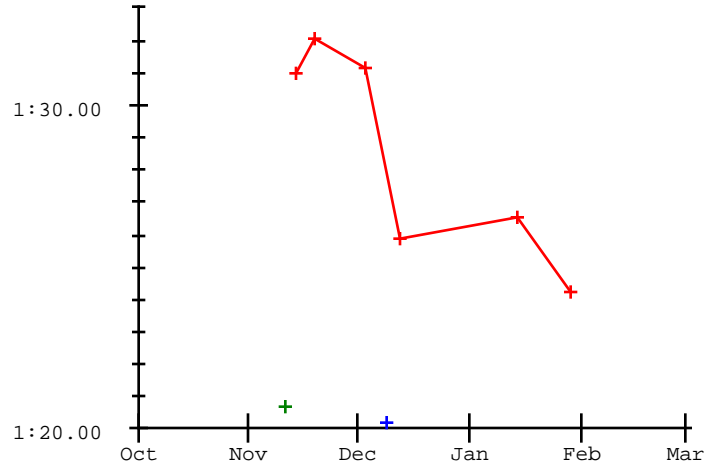

Alizah Folau

| Meet | Date | 200 Free | 200 I.M. | 50 Free | 100 Fly | 100 Free | 500 Free | 100 Back | 100 Breast |
|------------------------|------------|----------|----------|---------|---------|----------|----------|----------|------------|
| 2014-2015 Best Times | | | | 33.54 | | 1:21.74 | | 1:24.27 | |
| 2015-2016 Best Times | | | 2:15.66 | 30.28 | | 1:07.84 | | 1:20.21 | 1:30.69 |
| Viewmont vs WX Skyline | 11-11-2016 | | | | | 1:10.68 | | 1:20.66 | |
| Battle of the Sexes - | 11-30-2016 | | | 32.14 | | 1:11.64 | | | |
| Park City at Skyline | 12-08-2016 | | | 31.46 | | 1:11.30 | | | |
| Park City @ Brighton | 12-13-2016 | | | 32.05 | | 1:12.61 | | | |
| Park City @ Corner Can | 01-11-2017 | | 2:56.02 | | | 1:11.17 | | | |
| BE, SF, GHS @ PC - Jan | 01-18-2017 | | | 30.89 | | 1:08.95 | | | |
| Region 10 Championship | 01-28-2017 | | 2:49.67 | 32.08 | | | | | |

2013-2014 2014-2015 2015-2016 2016-2017

200 I.M.

50 Free

100 Free

100 Back

100 Breast