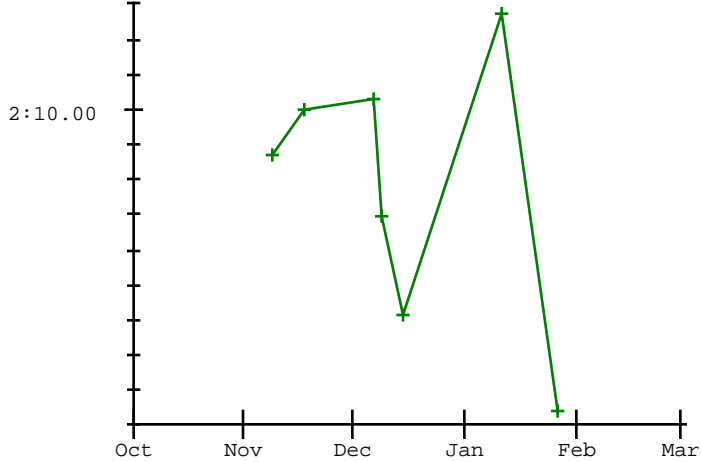

Corbin Malan

Meet	Date	200 Free	200 I.M.	50 Free	100 Fly	100 Free	500 Free	100 Back	100 Breast
2015-2016 Best Times				27.73		1:01.56		1:11.88	1:29.28
2016-2017 Best Times				25.21	1:03.62	58.79			
Wasatch V. Maple Mount	11-09-2017	2:08.72							
Wasatch Thanksgiving I	11-18-2017	2:09.98			1:04.82				
Wasatch v. Union, Judg	12-07-2017	2:10.31			1:09.74	57.29			
Wasatch v. Kearns & Ti	12-09-2017	2:06.97							
Wasatch Winter Invite	12-15-2017	2:04.13			1:04.30				
Wasatch v. Provo & Uin	01-11-2018	2:12.73			1:12.53	58.96			
Region 8 Championships	01-27-2018	2:01.43			1:04.59				

2014-2015 2015-2016 2016-2017 2017-2018

200 Free

50 Free

100 Fly

100 Free

100 Back

100 Breast