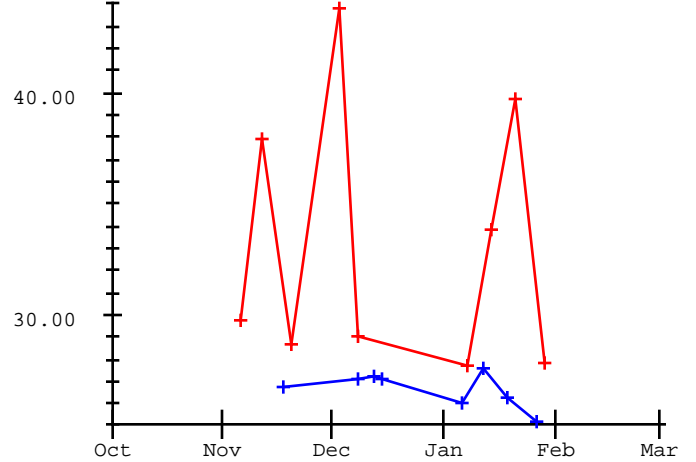

Corbin Malan

Meet	Date	200 Free	200 I.M.	50 Free	100 Fly	100 Free	500 Free	100 Back	100 Breast
2015-2016 Best Times				27.73		1:01.56		1:11.88	1:29.28
2016-2017 Best Times				25.21	1:03.62	58.79			
Wasatch V. Maple Mount	11-09-2017	2:08.72							
Wasatch Thanksgiving I	11-18-2017	2:09.98			1:04.82				
Wasatch v. Union, Judg	12-07-2017	2:10.31			1:09.74	57.29			
Wasatch v. Kearns & Ti	12-09-2017	2:06.97							
Wasatch Winter Invite	12-15-2017	2:04.13			1:04.30				
Wasatch v. Provo & Uin	01-11-2018	2:12.73			1:12.53	58.96			
Region 8 Championships	01-27-2018	2:01.43			1:04.59				

2014-2015 2015-2016 2016-2017 2017-2018

200 Free

50 Free

100 Fly

100 Free

100 Back

100 Breast