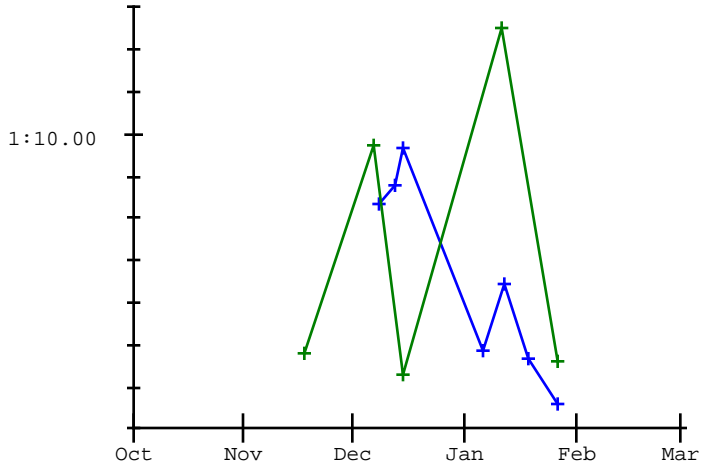

Corbin Malan

Meet	Date	200 Free	200 I.M.	50 Free	100 Fly	100 Free	500 Free	100 Back	100 Breast
2015-2016 Best Times				27.73		1:01.56		1:11.88	1:29.28
2016-2017 Best Times				25.21	1:03.62	58.79			
Wasatch V. Maple Mount	11-09-2017	2:08.72							
Wasatch Thanksgiving I	11-18-2017	2:09.98			1:04.82				
Wasatch v. Union, Judg	12-07-2017	2:10.31			1:09.74	57.29			
Wasatch v. Kearns & Ti	12-09-2017	2:06.97							
Wasatch Winter Invite	12-15-2017	2:04.13			1:04.30				
Wasatch v. Provo & Uin	01-11-2018	2:12.73			1:12.53	58.96			
Region 8 Championships	01-27-2018	2:01.43			1:04.59				

2014-2015 2015-2016 2016-2017 2017-2018

200 Free

50 Free

100 Fly

100 Free

100 Back

100 Breast