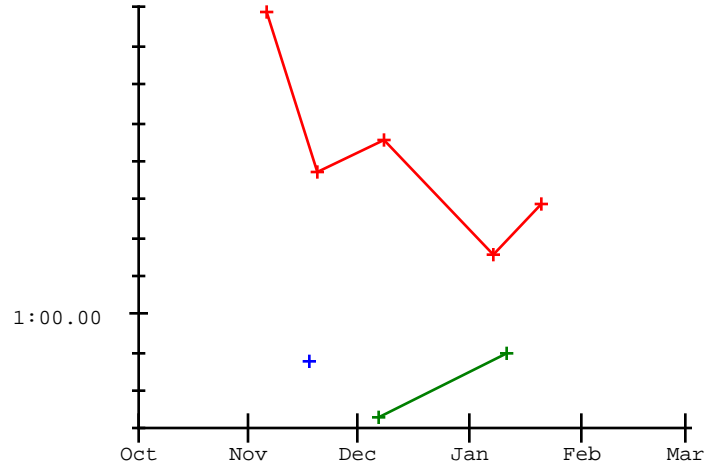

Corbin Malan

Meet	Date	200 Free	200 I.M.	50 Free	100 Fly	100 Free	500 Free	100 Back	100 Breast
2015-2016 Best Times				27.73		1:01.56		1:11.88	1:29.28
2016-2017 Best Times				25.21	1:03.62	58.79			
Wasatch V. Maple Mount	11-09-2017	2:08.72							
Wasatch Thanksgiving I	11-18-2017	2:09.98			1:04.82				
Wasatch v. Union, Judg	12-07-2017	2:10.31			1:09.74	57.29			
Wasatch v. Kearns & Ti	12-09-2017	2:06.97							
Wasatch Winter Invite	12-15-2017	2:04.13			1:04.30				
Wasatch v. Provo & Uin	01-11-2018	2:12.73			1:12.53	58.96			
Region 8 Championships	01-27-2018	2:01.43			1:04.59				

2014-2015 2015-2016 2016-2017 2017-2018

200 Free

50 Free

100 Fly

100 Free

100 Back

100 Breast