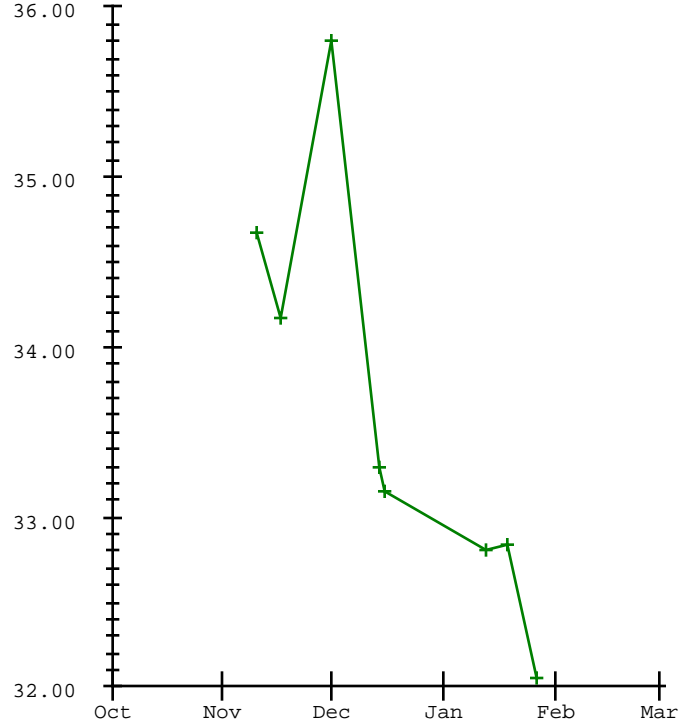

Camilla Chun

Meet	Date	200 Free	200 I.M.	50 Free	100 Fly	100 Free	500 Free	100 Back	100 Breast
Alta @ MV/Timp	11-10-2016			34.67		1:25.57			
Skyridge vs. Mountain	11-17-2016			34.17		1:31.50			
Mountain View and Timp	12-01-2016			35.80					
Battle of the paddle	12-14-2016	3:26.66		33.29					
Alpine District Meet	12-16-2016	3:11.16		33.16					
Timpview Invite	01-12-2017	3:06.63				1:17.08			
January Invitational 2	01-13-2017			32.81		1:15.80			
MVHS vs. Timpview vs.	01-19-2017			32.84		1:16.81			
HS - Region 7 Champion	01-27-2017	2:55.25		32.05					

2013-2014 2014-2015 2015-2016 2016-2017

200 Free

50 Free

100 Free