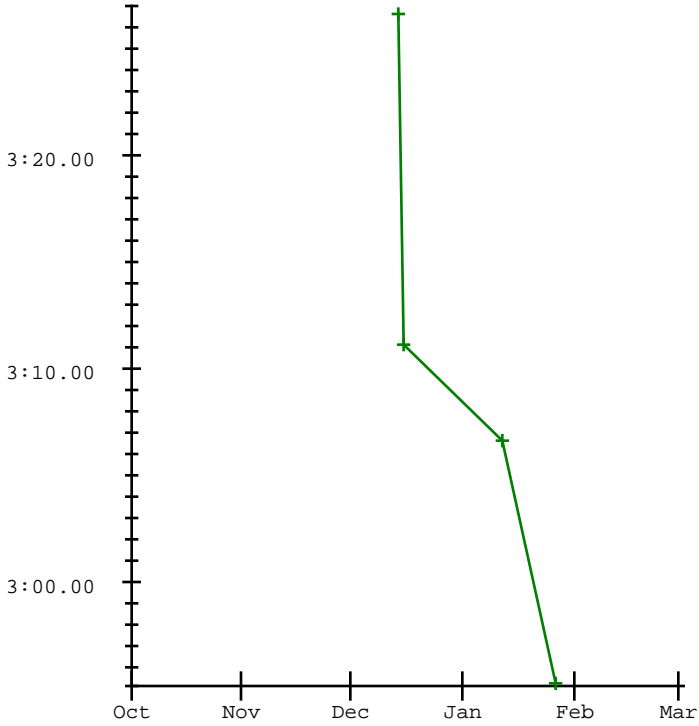

Camilla Chun

Meet	Date	200 Free	200 I.M.	50 Free	100 Fly	100 Free	500 Free	100 Back	100 Breast
Alta @ MV/Timp	11-10-2016			34.67		1:25.57			
Skyridge vs. Mountain	11-17-2016			34.17		1:31.50			
Mountain View and Timp	12-01-2016			35.80					
Battle of the paddle	12-14-2016	3:26.66		33.29					
Alpine District Meet	12-16-2016	3:11.16		33.16					
Timpview Invite	01-12-2017	3:06.63				1:17.08			
January Invitational 2	01-13-2017			32.81		1:15.80			
MVHS vs. Timpview vs.	01-19-2017			32.84		1:16.81			
HS - Region 7 Champion	01-27-2017	2:55.25		32.05					

2013-2014 2014-2015 2015-2016 2016-2017

200 Free

50 Free

100 Free