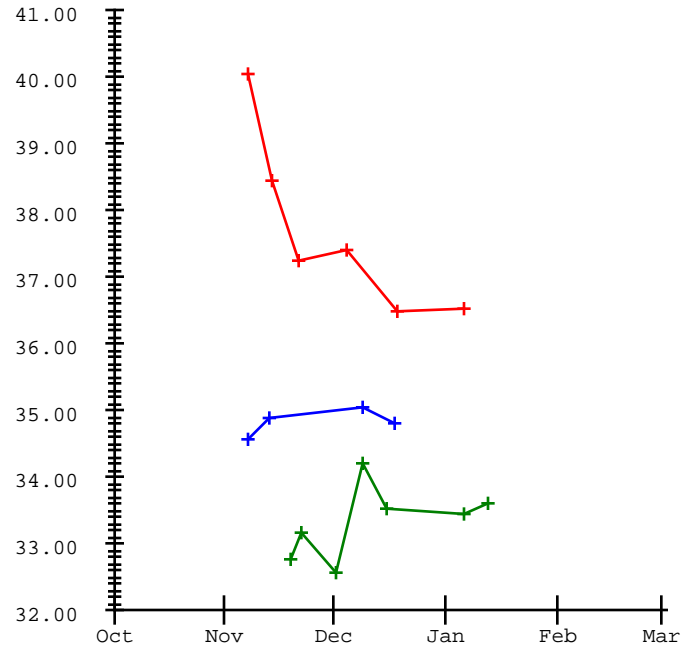

Elise Lundberg

Meet	Date	200 Free	200 I.M.	50 Free	100 Fly	100 Free	500 Free	100 Back	100 Breast
2014-2015 Best Times		2:59.96		36.50		1:20.79			
2015-2016 Best Times		2:46.28		34.57		1:17.54	7:19.60		
1617 Box Elder Invite	11-05-2016	2:45.93				1:15.27			
Bingham Invitational 2	11-11-2016	2:43.44				1:13.23			
Richfield Mini Invite	11-19-2016			32.79			7:26.44		
JDCHS,SAHS,RICH@EHS11/	11-22-2016			33.17			7:25.63		
2016 Canyon View Invit	12-02-2016			32.58		1:15.07			
JDCHS Triple Dual	12-09-2016	2:43.80		34.20					
Judge Invite	12-16-2016			33.52		1:15.02			
Summit Academy Invitat	01-06-2017			33.44			7:19.47		
Juan Diego	01-13-2017			33.62			7:16.00		
Juan Diego Home vs. Be	01-20-2017	2:43.25					7:17.76		
2017 2-A North Divisio	01-25-2017	2:41.41					7:17.60		
2A State Swimming Cham	02-09-2017	2:36.70					7:05.07		

2013-2014 2014-2015 2015-2016 2016-2017

200 Free

50 Free

100 Free

500 Free