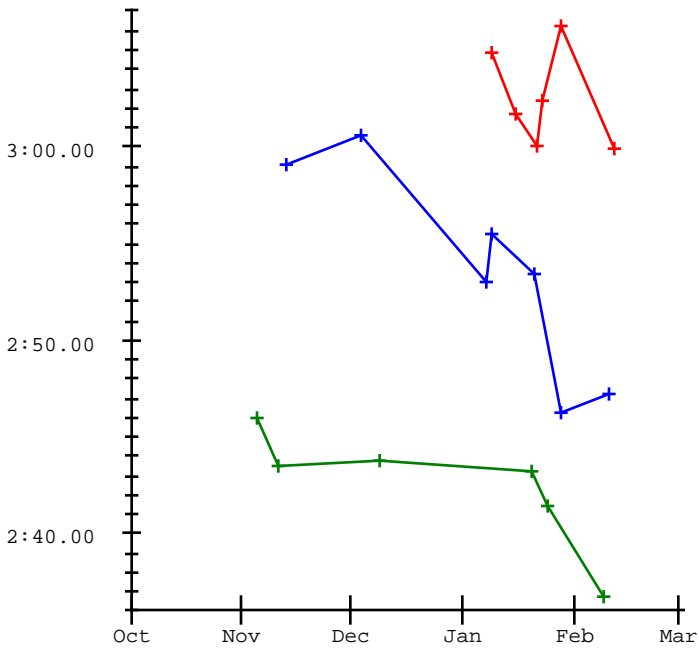

Elise Lundberg

Meet	Date	200 Free	200 I.M.	50 Free	100 Fly	100 Free	500 Free	100 Back	100 Breast
2014-2015 Best Times		2:59.96		36.50		1:20.79			
2015-2016 Best Times		2:46.28		34.57		1:17.54	7:19.60		
1617 Box Elder Invite	11-05-2016	2:45.93				1:15.27			
Bingham Invitational 2	11-11-2016	2:43.44				1:13.23			
Richfield Mini Invite	11-19-2016			32.79			7:26.44		
JDCHS,SAHS,RICH@EHS11/	11-22-2016			33.17			7:25.63		
2016 Canyon View Invit	12-02-2016			32.58		1:15.07			
JDCHS Triple Dual	12-09-2016	2:43.80		34.20					
Judge Invite	12-16-2016			33.52		1:15.02			
Summit Academy Invitat	01-06-2017			33.44			7:19.47		
Juan Diego	01-13-2017			33.62			7:16.00		
Juan Diego Home vs. Be	01-20-2017	2:43.25					7:17.76		
2017 2-A North Divisio	01-25-2017	2:41.41					7:17.60		
2A State Swimming Cham	02-09-2017	2:36.70					7:05.07		

2013-2014 2014-2015 2015-2016 2016-2017

200 Free

50 Free

100 Free

500 Free