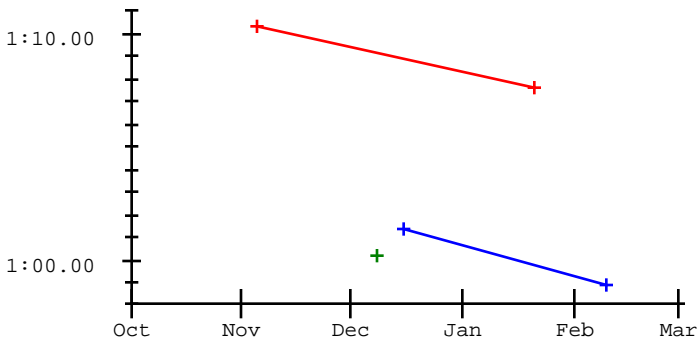

Lyla Sylvia

Meet	Date	200 Free	200 I.M.	50 Free	100 Fly	100 Free	500 Free	100 Back	100 Breast
2020-2021 Best Times									
2021-2022 Best Times		2:20.51	2:44.10	29.33		1:07.60	6:21.93		
2022-2023 Best Times		2:10.01		27.79	1:05.96	58.91	6:23.00		
Region 14 Invite	11-04-2023	2:18.11			1:09.52				
Juan Diego and Union @	11-17-2023				1:09.45		6:22.86		
CV Invite 2023	12-01-2023		2:35.40				5:59.19		
Judge Memorial Holiday	12-08-2023		2:35.62			1:00.21	5:58.99		
MelRobertsInvitational	12-15-2023	2:12.57							
JM @ JD	01-06-2024			27.79				1:12.65	

2020-2021 2021-2022 2022-2023 2023-2024

200 Free

200 I.M.

50 Free

100 Fly

100 Free

500 Free

100 Back