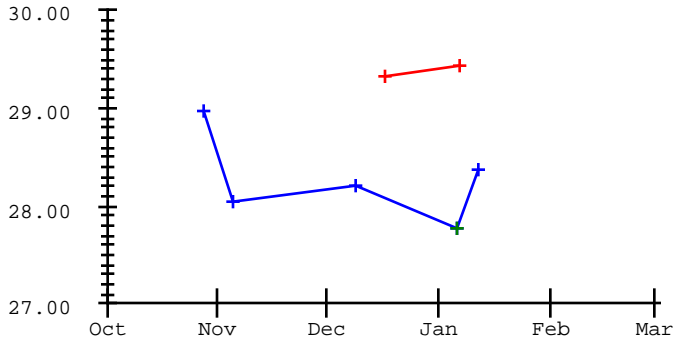

Lyla Sylvia

Meet	Date	200 Free	200 I.M.	50 Free	100 Fly	100 Free	500 Free	100 Back	100 Breast
2020-2021 Best Times									
2021-2022 Best Times		2:20.51	2:44.10	29.33		1:07.60	6:21.93		
2022-2023 Best Times		2:10.01		27.79	1:05.96	58.91	6:23.00		
Region 14 Invite	11-04-2023	2:18.11			1:09.52				
Juan Diego and Union @	11-17-2023				1:09.45		6:22.86		
CV Invite 2023	12-01-2023		2:35.40				5:59.19		
Judge Memorial Holiday	12-08-2023		2:35.62			1:00.21	5:58.99		
MelRobertsInvitational	12-15-2023	2:12.57							
JM @ JD	01-06-2024			27.79				1:12.65	

2020-2021 2021-2022 2022-2023 2023-2024

200 Free

200 I.M.

50 Free

100 Fly

100 Free

500 Free

100 Back