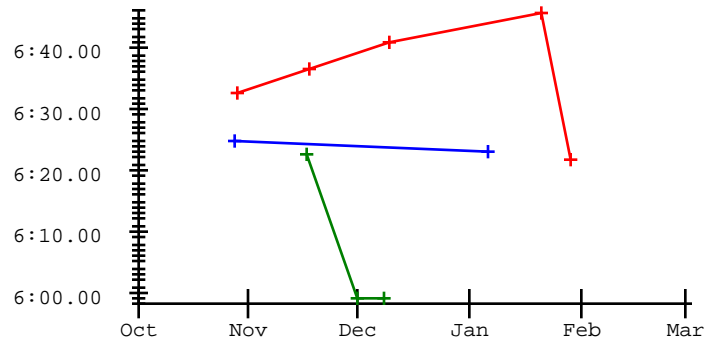

Lyla Sylvia

Meet	Date	200 Free	200 I.M.	50 Free	100 Fly	100 Free	500 Free	100 Back	100 Breast
2020-2021 Best Times									
2021-2022 Best Times		2:20.51	2:44.10	29.33		1:07.60	6:21.93		
2022-2023 Best Times		2:10.01		27.79	1:05.96	58.91	6:23.00		
Region 14 Invite	11-04-2023	2:18.11			1:09.52				
Juan Diego and Union @	11-17-2023				1:09.45		6:22.86		
CV Invite 2023	12-01-2023		2:35.40				5:59.19		
Judge Memorial Holiday	12-08-2023		2:35.62			1:00.21	5:58.99		
MelRobertsInvitational	12-15-2023	2:12.57							
JM @ JD	01-06-2024			27.79				1:12.65	

2020-2021 2021-2022 2022-2023 2023-2024

200 Free

200 I.M.

50 Free

100 Fly

100 Free

500 Free

100 Back