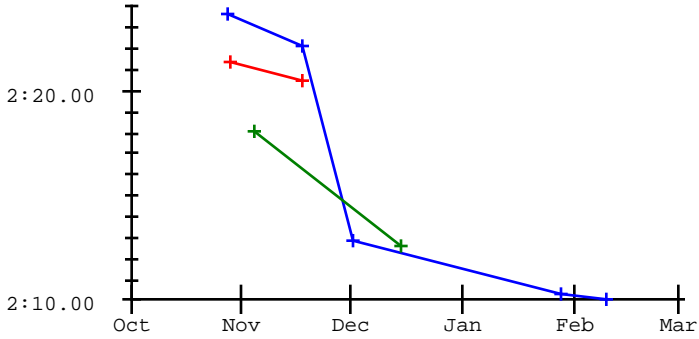

Lyla Sylvia

Meet	Date	200 Free	200 I.M.	50 Free	100 Fly	100 Free	500 Free	100 Back	100 Breast
2020-2021 Best Times									
2021-2022 Best Times		2:20.51	2:44.10	29.33		1:07.60	6:21.93		
2022-2023 Best Times		2:10.01		27.79	1:05.96	58.91	6:23.00		
Region 14 Invite	11-04-2023	2:18.11			1:09.52				
Juan Diego and Union @	11-17-2023				1:09.45		6:22.86		
CV Invite 2023	12-01-2023		2:35.40				5:59.19		
Judge Memorial Holiday	12-08-2023		2:35.62			1:00.21	5:58.99		
MelRobertsInvitational	12-15-2023	2:12.57							
JM @ JD	01-06-2024			27.79				1:12.65	

2020-2021 2021-2022 2022-2023 2023-2024

200 Free

200 I.M.

50 Free

100 Fly

100 Free

500 Free

100 Back