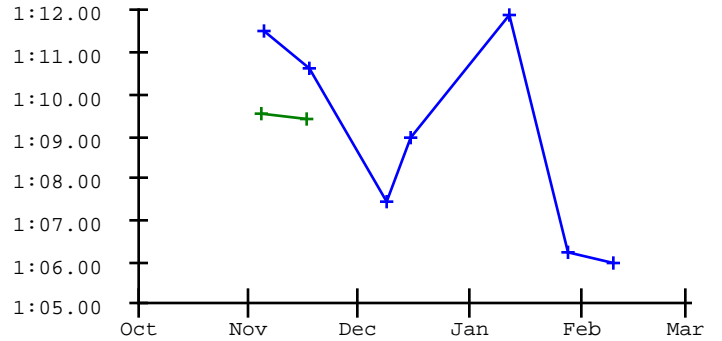

Lyla Sylvia

Meet	Date	200 Free	200 I.M.	50 Free	100 Fly	100 Free	500 Free	100 Back	100 Breast
2020-2021 Best Times									
2021-2022 Best Times		2:20.51	2:44.10	29.33		1:07.60	6:21.93		
2022-2023 Best Times		2:10.01		27.79	1:05.96	58.91	6:23.00		
Region 14 Invite	11-04-2023	2:18.11			1:09.52				
Juan Diego and Union @	11-17-2023				1:09.45		6:22.86		
CV Invite 2023	12-01-2023		2:35.40				5:59.19		
Judge Memorial Holiday	12-08-2023		2:35.62			1:00.21	5:58.99		
MelRobertsInvitational	12-15-2023	2:12.57							
JM @ JD	01-06-2024			27.79				1:12.65	

2020-2021 2021-2022 2022-2023 2023-2024

200 Free

200 I.M.

50 Free

100 Fly

100 Free

500 Free

100 Back