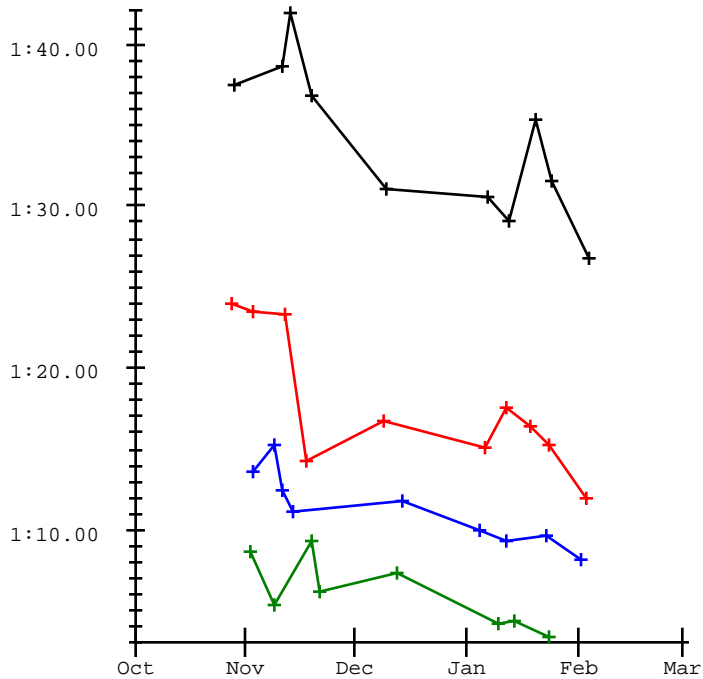

Emma Stinebaugh

Meet	Date	200 Free	200 I.M.	50 Free	100 Fly	100 Free	500 Free	100 Back	100 Breast
2021-2022 Best Times				36.72		1:26.72			
2022-2023 Best Times				31.66		1:11.96			
2023-2024 Best Times		2:44.71		29.87		1:08.12		1:31.92	
Pre Region 24	11-02-2024			29.82		1:08.70			
Wasatch Kickoff Invite	11-09-2024			28.96		1:05.38			
Wasatch at Olympus	11-19-2024			30.22		1:09.38			
Wasatch v. Springville	11-21-2024	2:32.05				1:06.22			
2024 Thanksgiving Invi	11-22-2024	2:33.74		28.89					
Wasatch Winter Invite	12-13-2024			29.25		1:07.28			
Red Rock HS Invite - J	01-10-2025			28.76		1:04.20			
Wasatch v. Union & Mo	01-14-2025			28.43		1:04.43			
Region 7 Championships	01-24-2025			27.77		1:03.46			

2021-2022 2022-2023 2023-2024 2024-2025

200 Free

50 Free

100 Free

100 Back