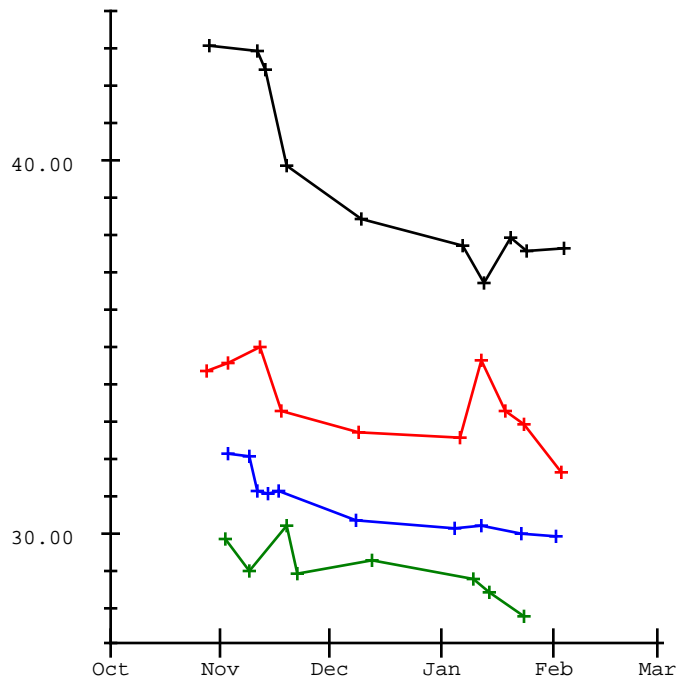

Emma Stinebaugh

Meet	Date	200 Free	200 I.M.	50 Free	100 Fly	100 Free	500 Free	100 Back	100 Breast
2021-2022 Best Times				36.72		1:26.72			
2022-2023 Best Times				31.66		1:11.96			
2023-2024 Best Times		2:44.71		29.87		1:08.12		1:31.92	
Pre Region 24	11-02-2024			29.82		1:08.70			
Wasatch Kickoff Invite	11-09-2024			28.96		1:05.38			
Wasatch at Olympus	11-19-2024			30.22		1:09.38			
Wasatch v. Springville	11-21-2024	2:32.05				1:06.22			
2024 Thanksgiving Invi	11-22-2024	2:33.74		28.89					
Wasatch Winter Invite	12-13-2024			29.25		1:07.28			
Red Rock HS Invite - J	01-10-2025			28.76		1:04.20			
Wasatch v. Union & Mo	01-14-2025			28.43		1:04.43			
Region 7 Championships	01-24-2025			27.77		1:03.46			

2021-2022 2022-2023 2023-2024 2024-2025

200 Free

50 Free

100 Free

100 Back